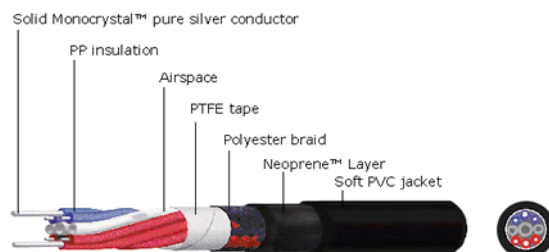

Interconnessione digitale

		1mt	+20 cm
The Director SE	Rca	200	35
The New Cine SE	Rca	350	50
The New Cine SE	XLR	465	50
The Soundman RCA 75ohm	Rca	950	110
The Soundman XLR 110ohm	XLR	975	110

Alimentazione

		1mt	+50 cm
The Big Orange MKII-EU		185	75
The Big Red HC-EU		465	95
The Big Red UC Rhodium-EU		955	130
The Big Red UC Ultra Rhodium-EU		1.120	150

Potenza

		2mt	+100 cm
MS2.3		615	250
MS2.15		960	415
MS4.45 Bi-Wire 2x		1.455	315
MS4.45 Bi-Wire 4x		1.515	315
SMS2.4 Mon™		3.240	1440

USB

		1mt	+50 cm
USB Slipstream		525	60

AV-HDMI

		5mt	10mt
Picture – Perfect™ ULTRA +		65	90

SUB

		2mt	+1 mt
The Sub 1 Rca -1 Rca		55	15
The Sub Ultra 1 Rca -1 Rca		95	20